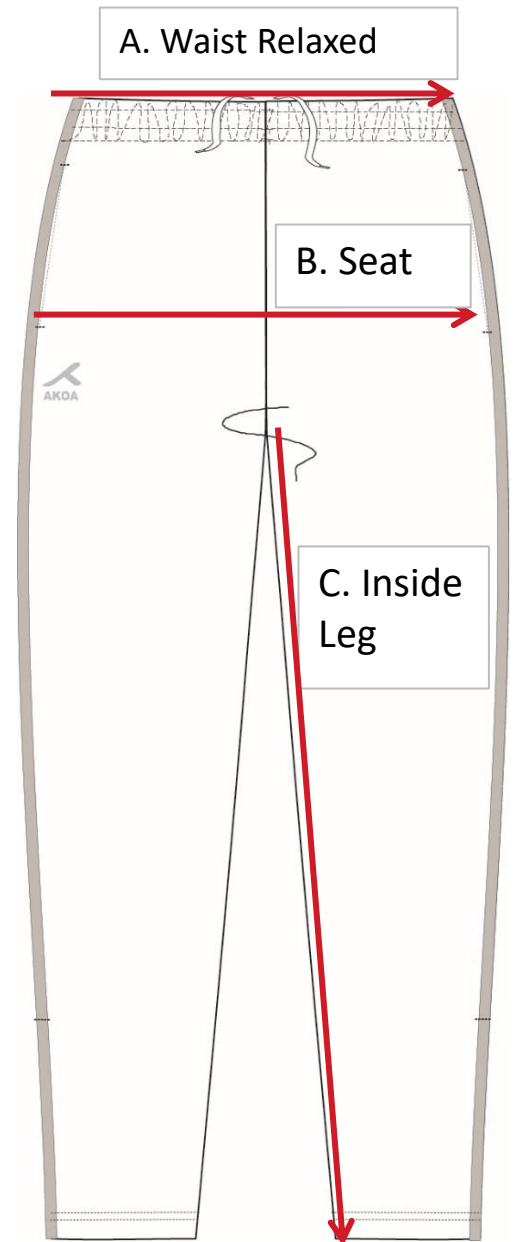

AKOA PTP Pro Track pants Garment Measurements

All measurements in centimetres

Measurements	9/10yrs	XXS	XS	S	M	L	XL	XXL	XXXL
A. Waist Relaxed	30	32.5	35	37.5	40	42.5	45	47.5	50
B. Seat	41	43.5	46	48.5	51	53.5	56	58.5	61
C. Inside Leg	60	67	70	73	76	79	81	81	81

Garment measurements are subject to a manufacturing tolerance