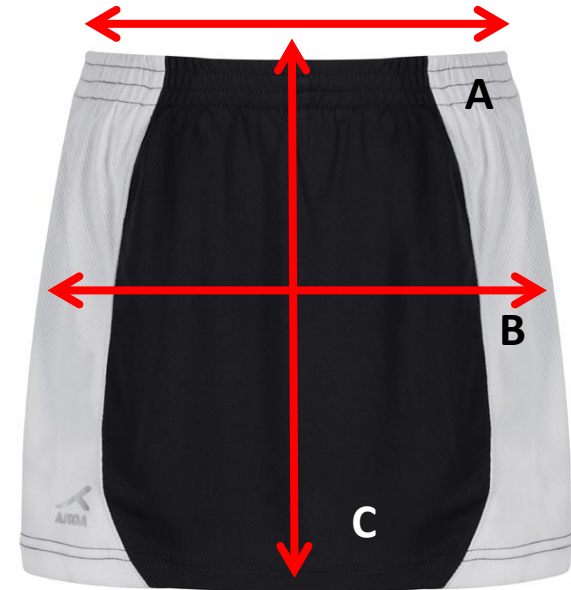

AKOA SSK Skort Garment Measurements

Measurements	9/10yrs	XXS	XS	S	M	L	XL	XXL	XXXL
A. SSK Waist Width	26.5	28.5	30.5	32.5	34.5	36.5	41.5	46.5	51.5
B. SSK Hip Width	45	49	51	53	55.5	60.5	65.5	70.5	75.5
C. SSK CB Length	26	27	29	31	33	34	35	36	37