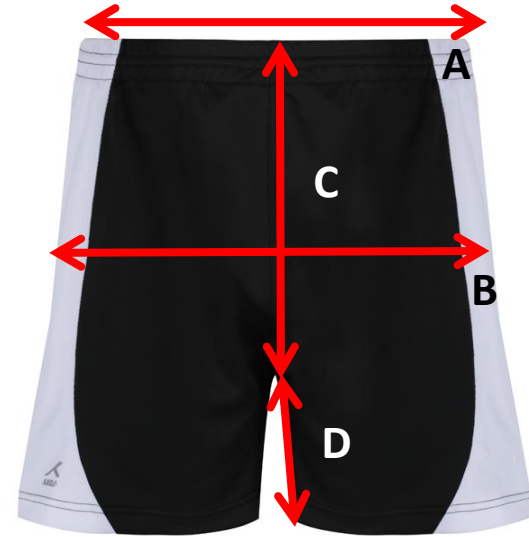

## AKOA SSH Short Garment Measurements

Measurements	9/10yrs	XXS	XS	S	M	L	XL	XXL	XXXL
A. SSH Waist Width	25	27	29	31	33	35	40	45	50
B. SSH Hip Width	46	49.5	51.5	53.5	56	61	66	71	76
C. SSH Front Rise	22	23	24	25	26	27	28	29	30
D. SSH Inside Leg	9	10	11	12	13	14	15	16	17